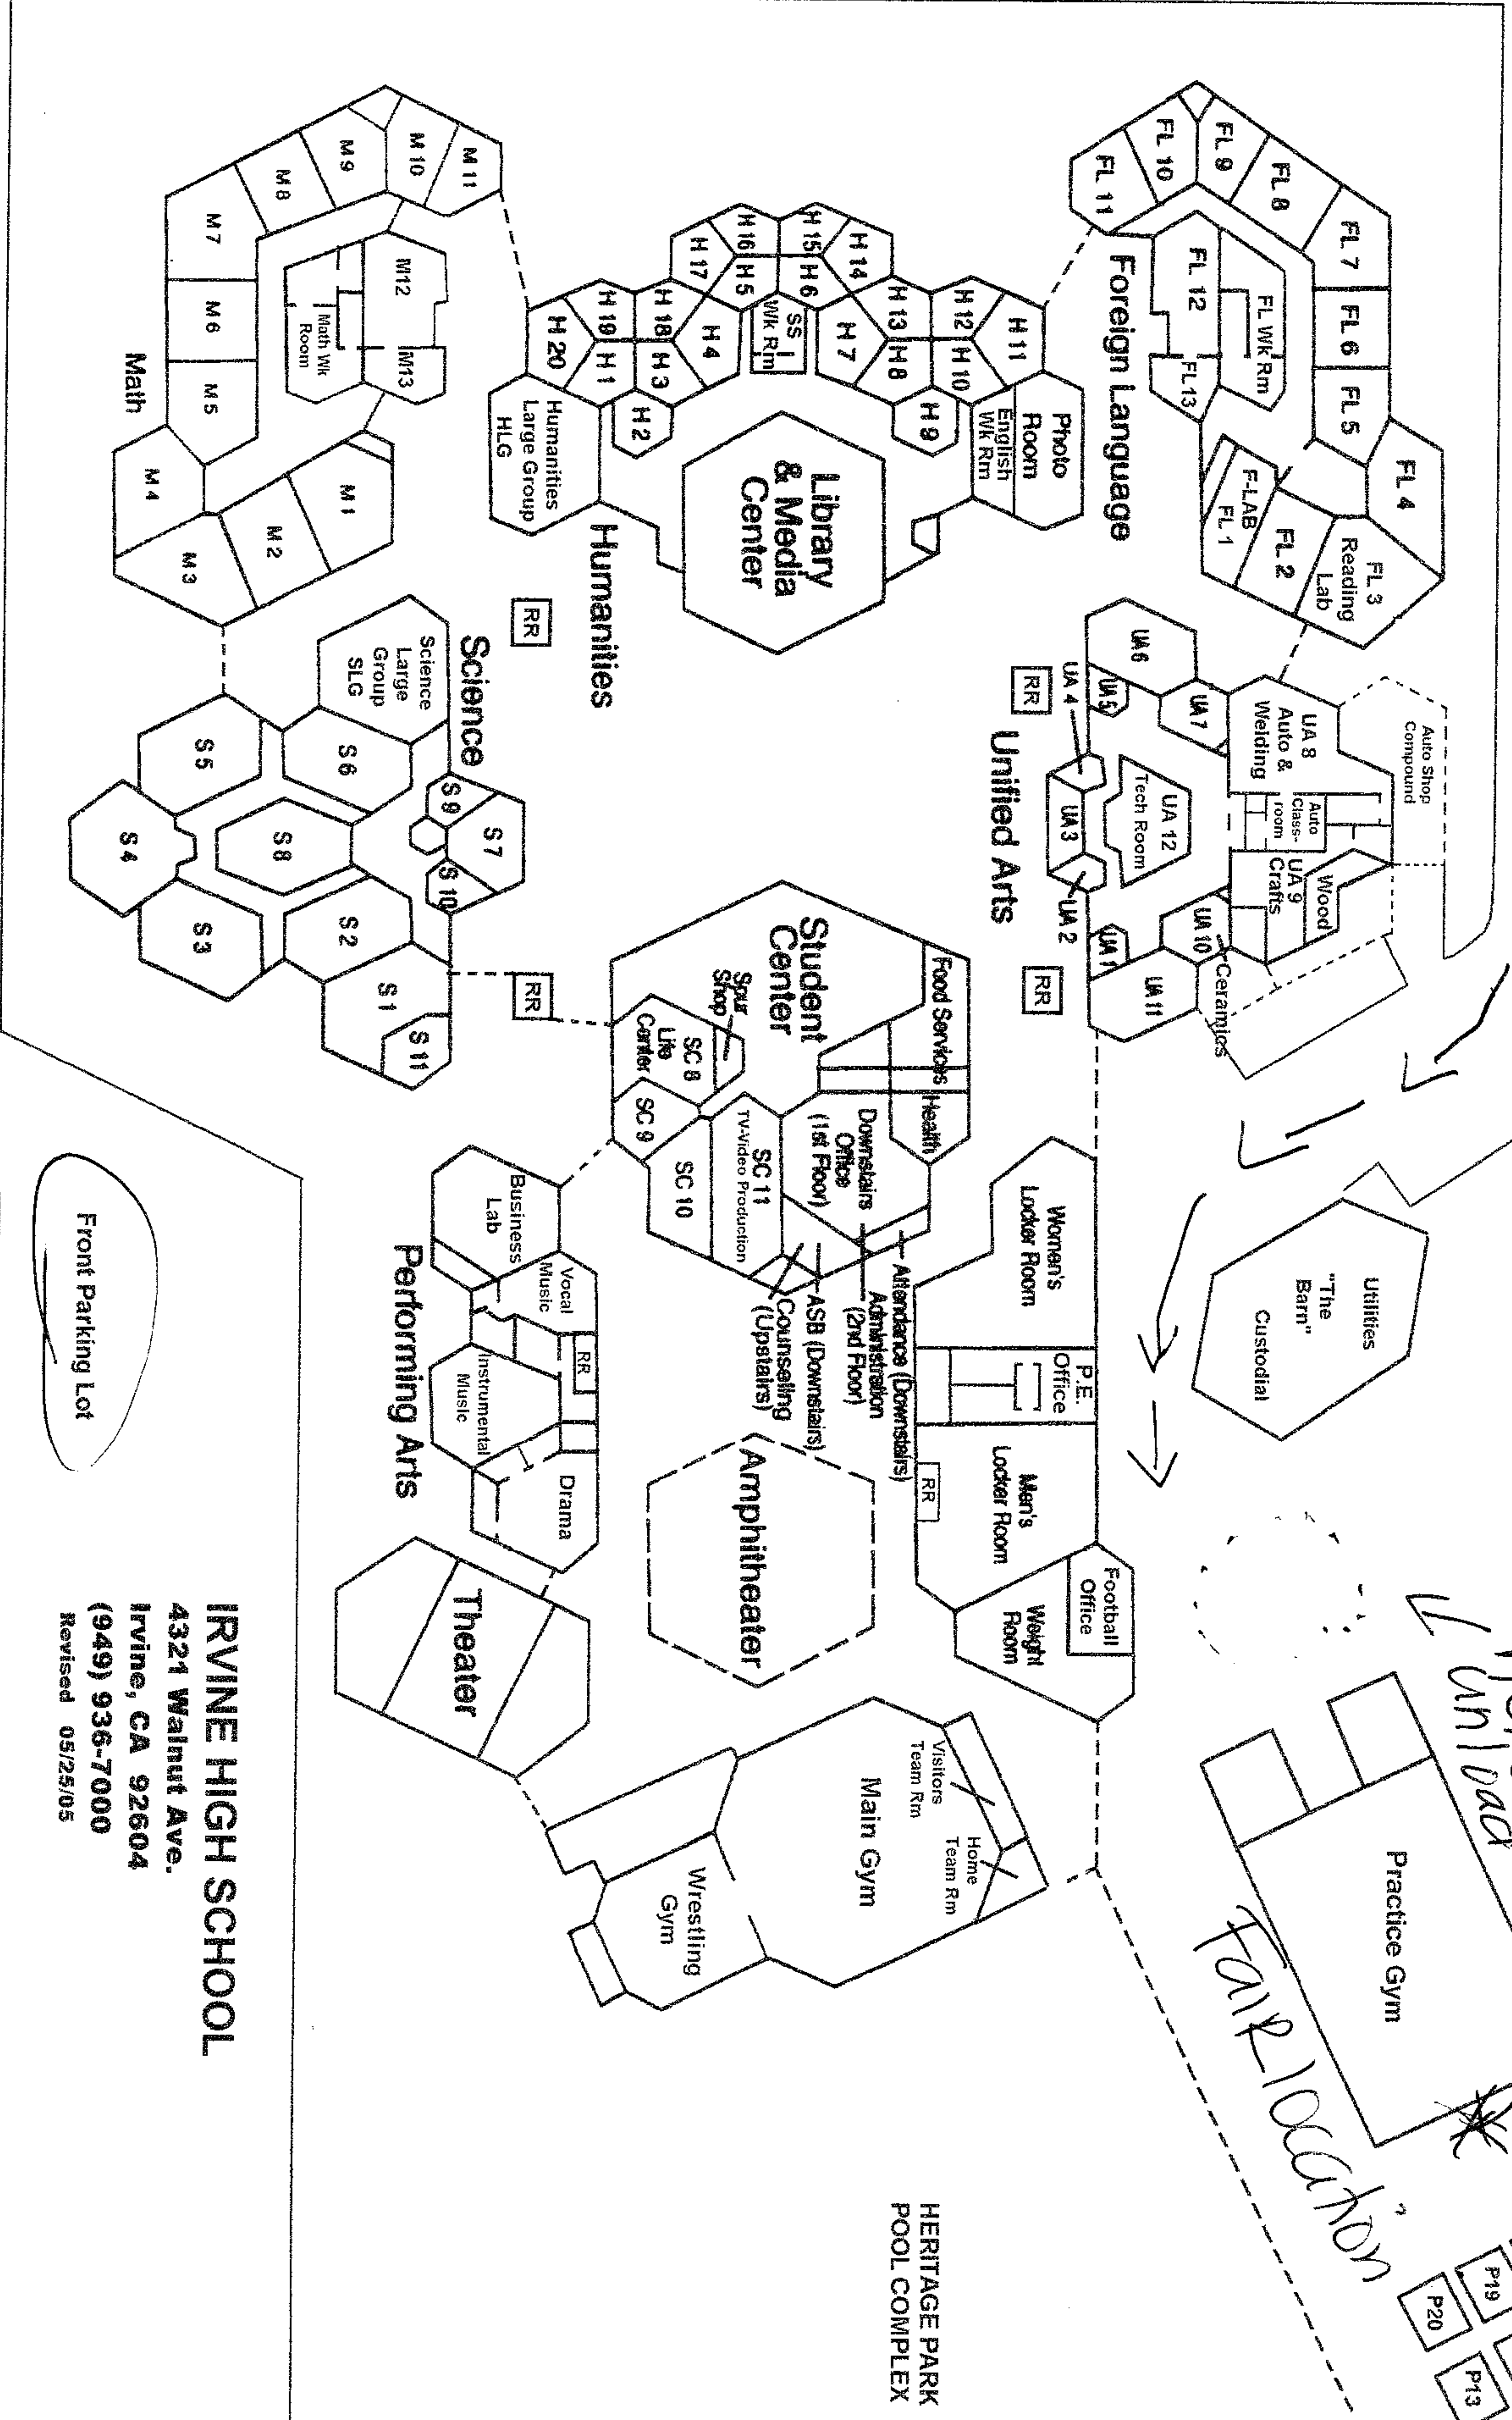

ENTER ON ESCOLAR (Not a signal)

FAIR MAIN PARKING

Back Parking Lot

LOADING ZONE

FOOTBALL PRACTICE FIELD

STADIUM

HERITAGE PARK POOL COMPLEX

IRVINE HIGH SCHOOL

4321 Walnut Ave.
Irvine, CA 92604

(949) 936-7000

Revised 05/25/05

Front Parking Lot

Escolar

Walnut